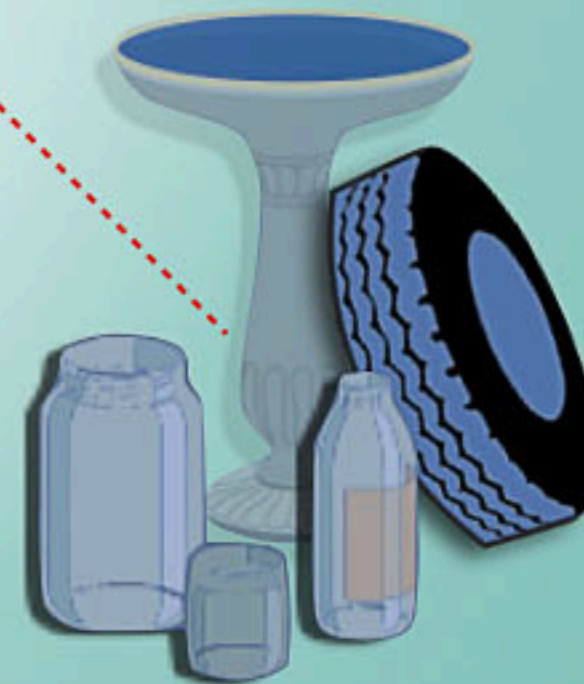

Mosquitoes

INVASIVE Aedes

Aedes albopictus - Asian tiger mosquito
Aedes aegypti - Yellow fever mosquito
Aedes notoscriptus - Australian backyard mosquito

Bite Multiple Hosts
more efficient virus transmission

Black with White Stripes

Aggressive Day Biters

Container Breeders

Short Flight Range

$\frac{1}{4}$
mile

3 Species found in LA County

Aedes albopictus

Aedes aegypti

Aedes notoscriptus

Arrived in shipments of goods

Eggs are laid on the inside of containers, just above the water level

Eggs can lay dormant for several years while waiting for the right conditions

Aedes evolved to live in close contact with humans. Prefers urban environments

Best Defense:
DUMP and DRAIN
 standing water