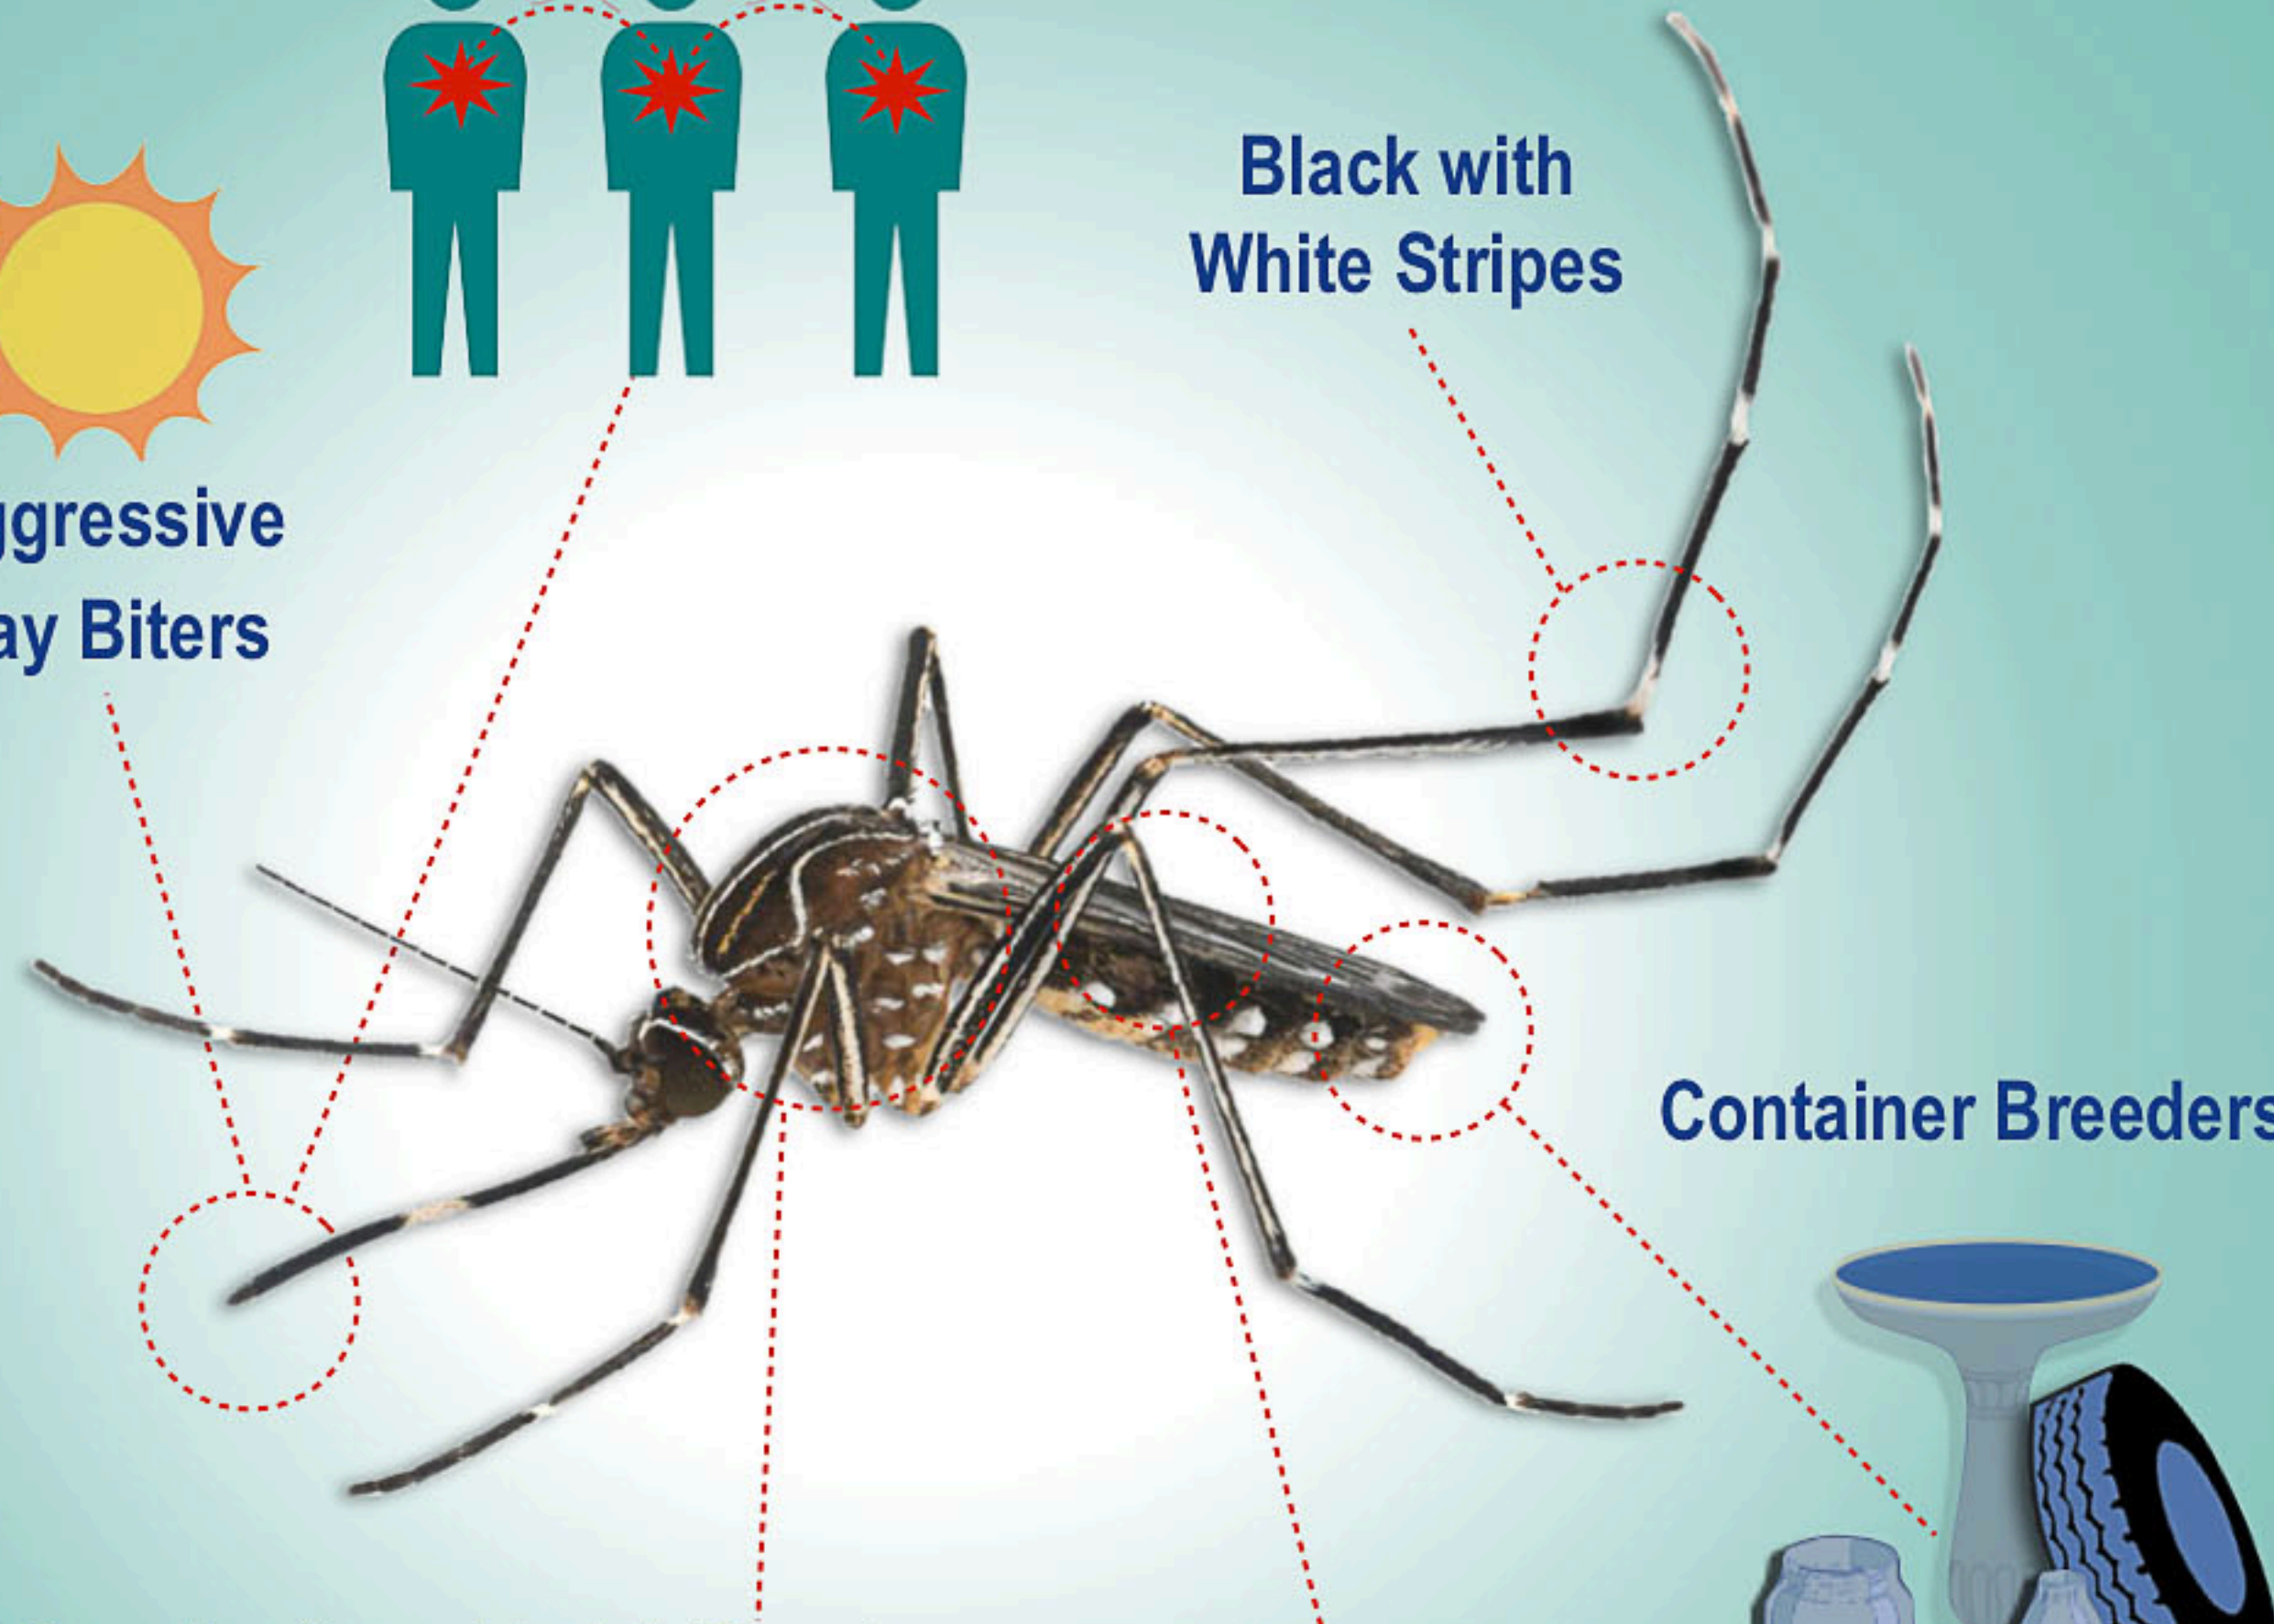

Mosquitoes

INVASIVE Aedes

Aedes albopictus - Asian tiger mosquito
Aedes aegypti - Yellow fever mosquito
Aedes notoscriptus - Australian backyard mosquito

Bite Multiple Hosts
more efficient virus transmission

Black with White Stripes

Aggressive Day Biters

Container Breeders

Short Flight Range

$\frac{1}{4}$
mile

3 Species found in LA County

Aedes albopictus

Aedes aegypti

Aedes notoscriptus

Arrived in shipments of goods

Eggs are laid on the inside of containers, just above the water level

Eggs can lay dormant for several years while waiting for the right conditions

Aedes evolved to live in close contact with humans. Prefers urban environments

Best Defense:
DUMP and DRAIN
 standing water